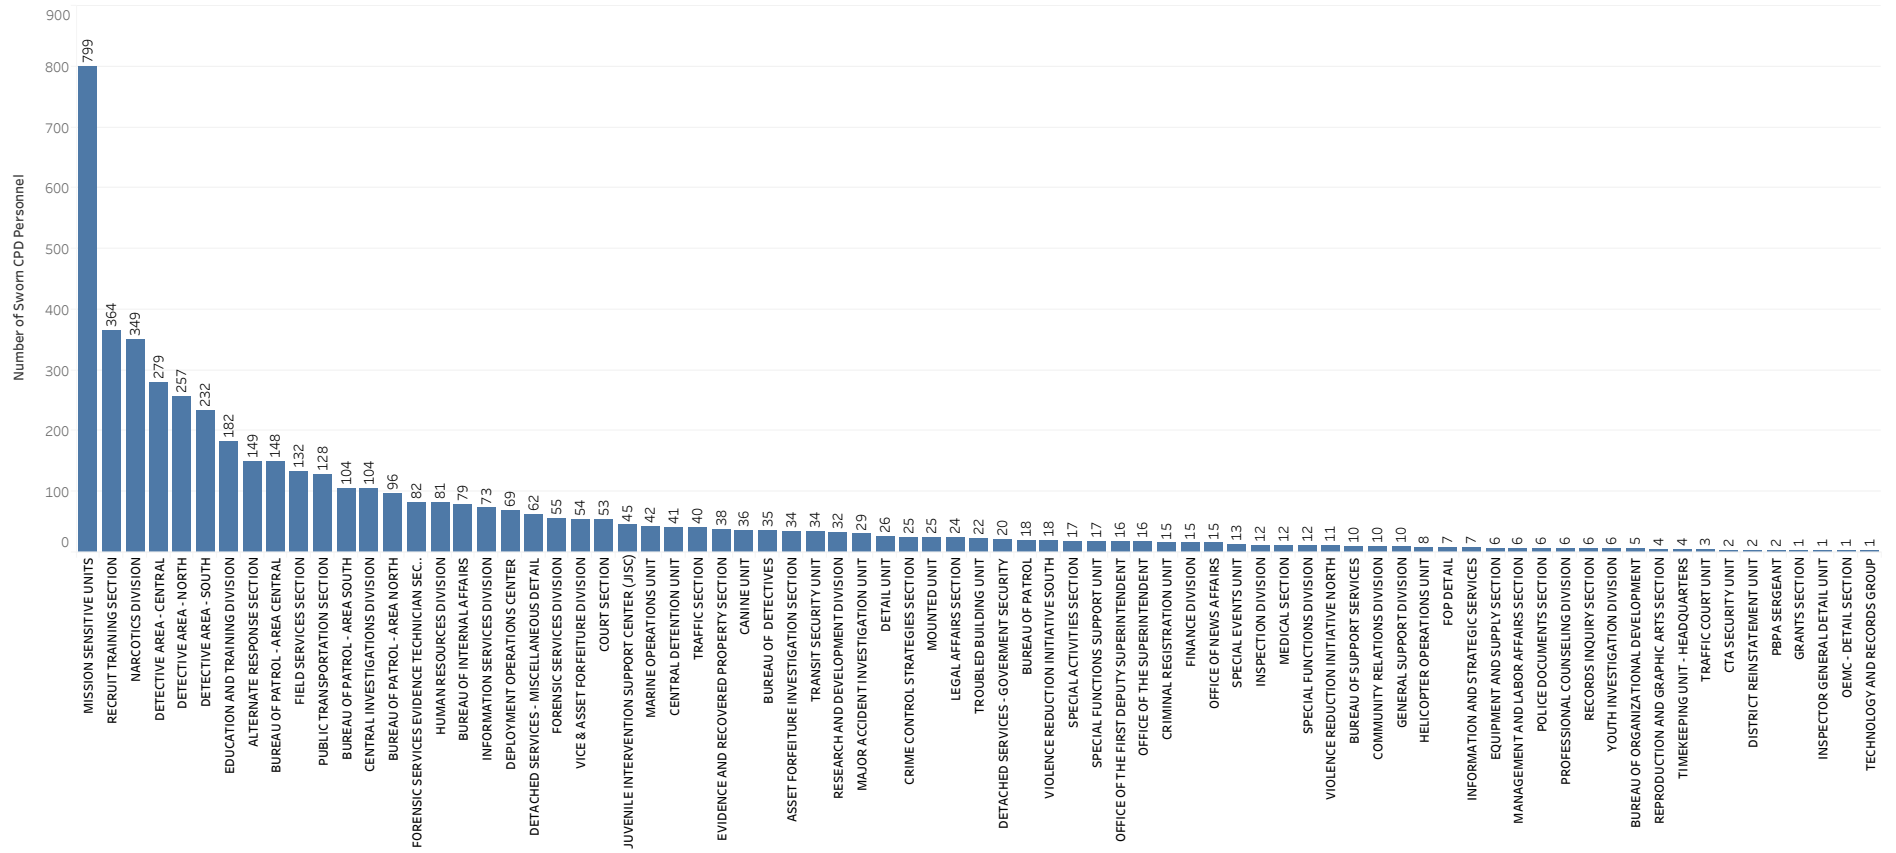

Sworn CPD Personnel by Specialized Unit Assignment and Detail

Total Number of Sworn CPD Personnel 12,051
 Total Number of Sworn CPD Personnel by Specialized Unit Assignment and Detail 4,800 (40%)