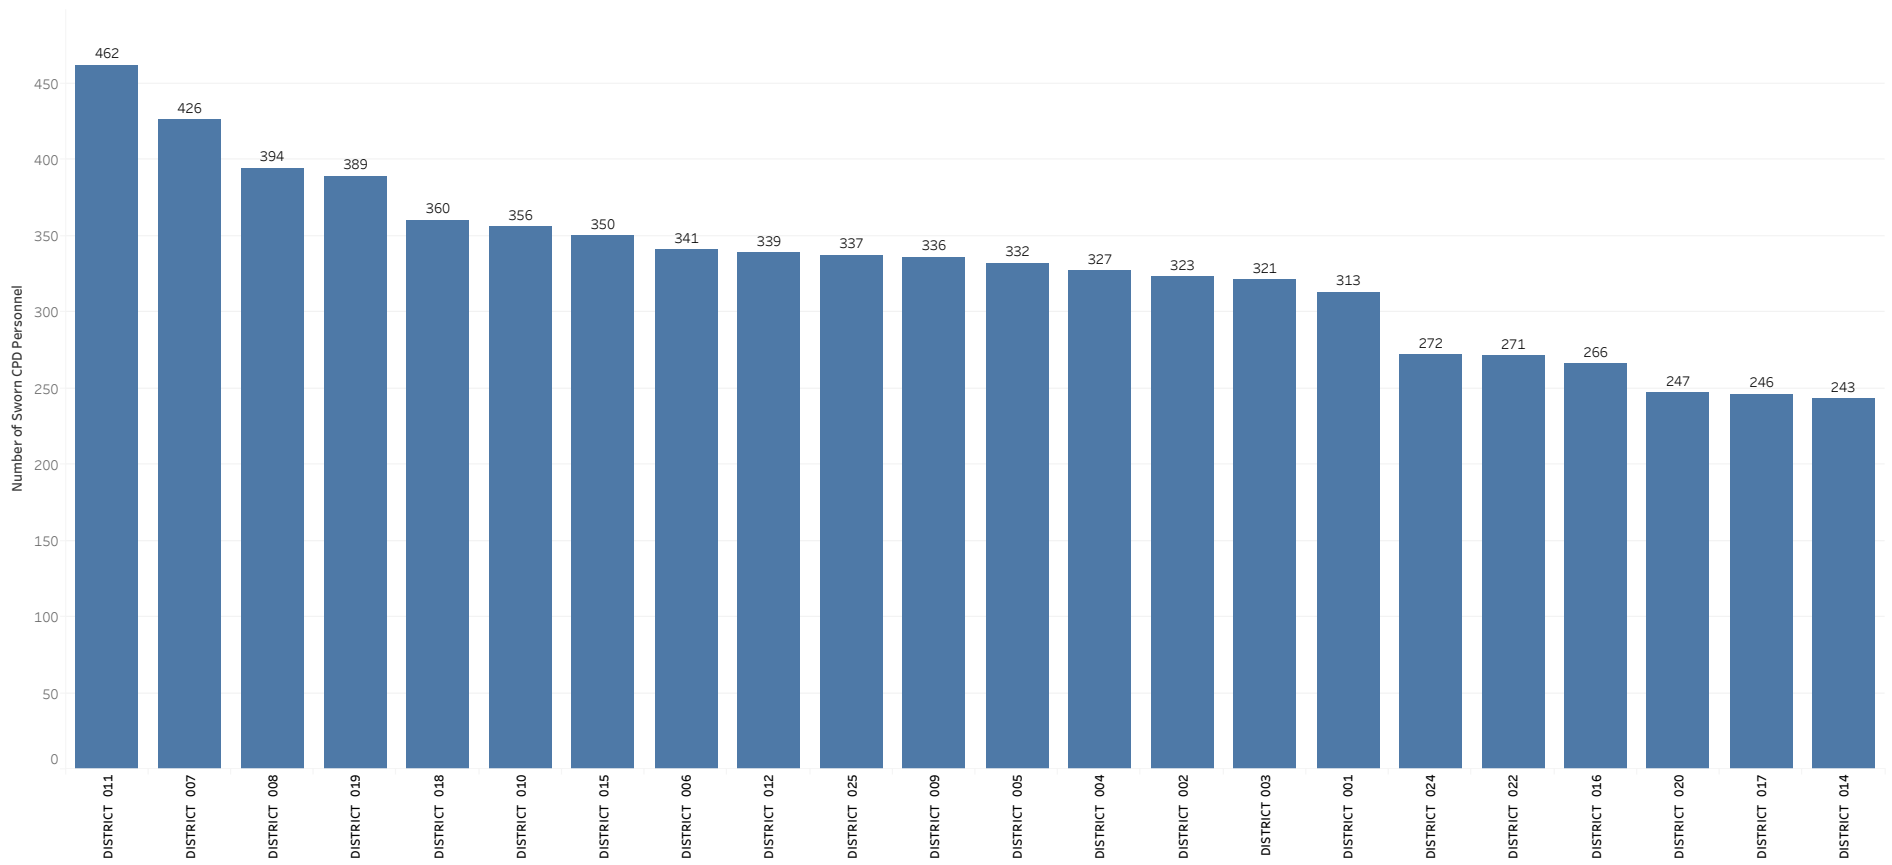

Sworn CPD Personnel by District Assignment and Detail

Total Number of Sworn CPD Personnel 12,051
Total Number of Sworn CPD Personnel by District Assignment and Detail 7,251 (60%)